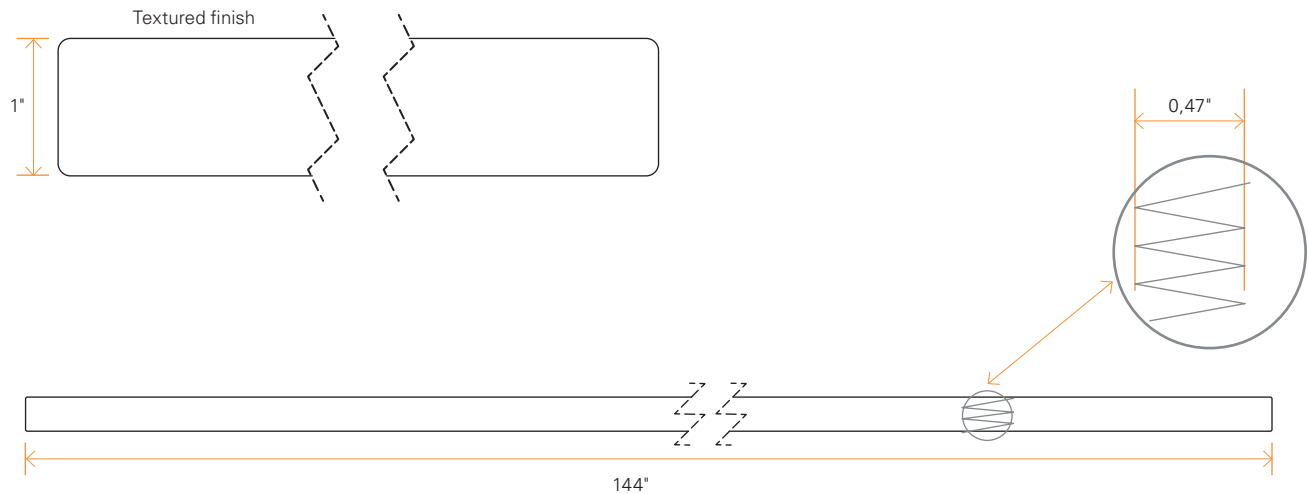

2" Exterior trims

NOMINAL DIMENSION	FINISH	ACTUAL DIMENSIONS	INSTALLATION
4"	Textured	1" x 3 1/2" (25.4 mm x 88.9 mm)	Horizontally and vertically
5"	Textured	1" x 4 1/2" (25.4 mm x 114.3 mm)	Horizontally and vertically
6"	Textured	1" x 5 1/2" (25.4mm x 139.7 mm)	Horizontally and vertically
8"	Textured	1" x 7 1/4" (25.4mm x 184.15 mm)	Horizontally and vertically

General Specifications

SUBSTRAT

- Jointed laminated wood.

AVAILABLE LENGTHS

- Trims are available in fixed lengths of 12'.

PACKAGING

- Sold in bundles.

TOLÉRANCES